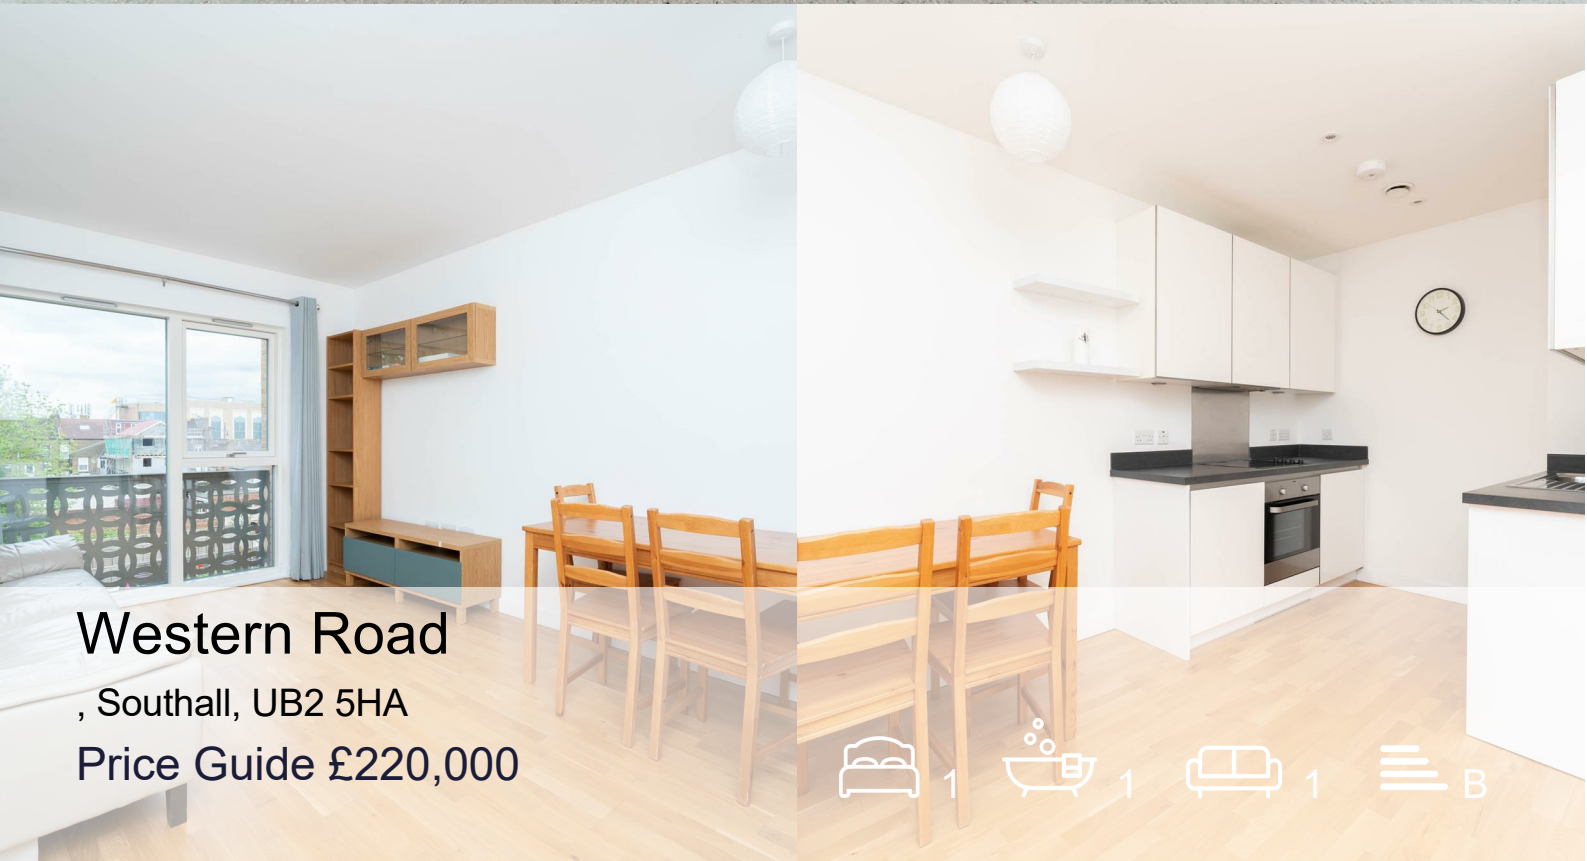

MOVE INN ESTATES
MAKING THE RIGHT MOVE

Western Road

, Southall, UB2 5HA

Price Guide £220,000